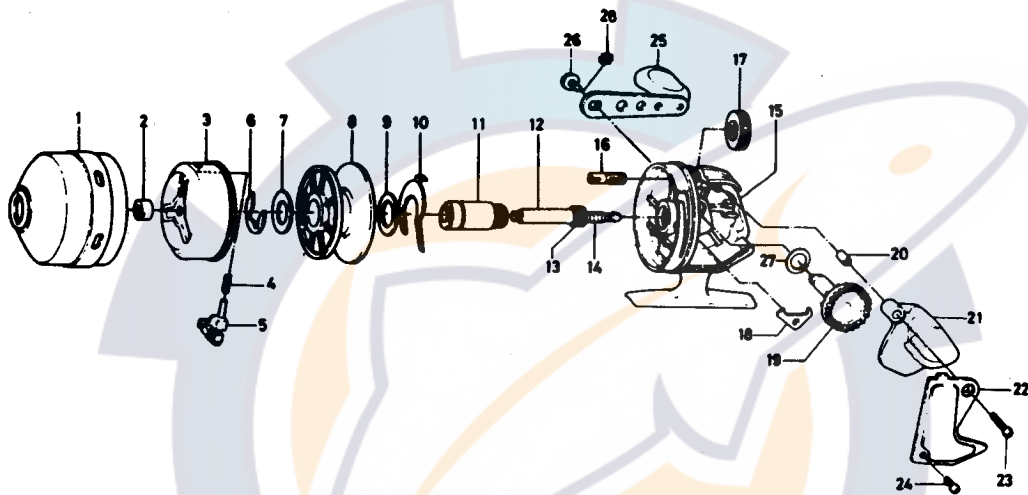

SPINCASTING REEL **ApolloCast 108S**

Key No.	Parts No.	Parts Name	Key No.	Parts No.	Parts Name
1	B08-8401	Front cover	15	B30-8202	Body
2	342-4911	Rotor nut	16	B08-7601	Drag adjusting screw
3	B08-8102	Rotor	17	B08-7401	Drag adjusting dial
4	144-1801	Pick up pin spring	18	110-2721	Anti-reverse claw
5	B08-8202	Pick up pin	19	B08-6301	Drive gear
6	320-0351	Spool retainer	20	B08-6901	Push button sleeve
7	370-4512	Spool washer	21	B08-6801	Push button
8	B08-7801	Spool	22	B08-7013	Body cover
9	370-0412	Spool washer	23	353-8701	Body cover screw (long)
10	B30-7401	Drag adjusting plate	24	351-6601	Body cover screw (short)
11	B08-6401	Shaft metal	25	746-5201	Handle
12	B08-6601	Main shaft	26	B08-7301	Handle screw
13	B08-6701	Pinion gear	27	373-0100	Drive gear washer
14	141-2521	Main shaft spring	28	160-8001	Handle washer

Sold as one unit
Main shaft assembly
B08-6501